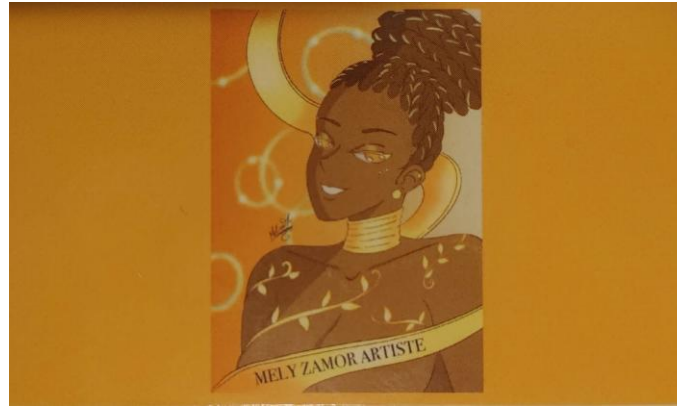

NATURE ÉPHÉMÈRE  
BOUTIQUE D'ART FLORAL

MELY ZAMOR

Artiste Numérique  
@melyzamor\_artiste

# Chrissy Arts

A cartoon character of an artist's palette with a face, arms, and legs. It is holding a paintbrush in its right hand and a palette in its left hand. The character is standing on a small shadow.